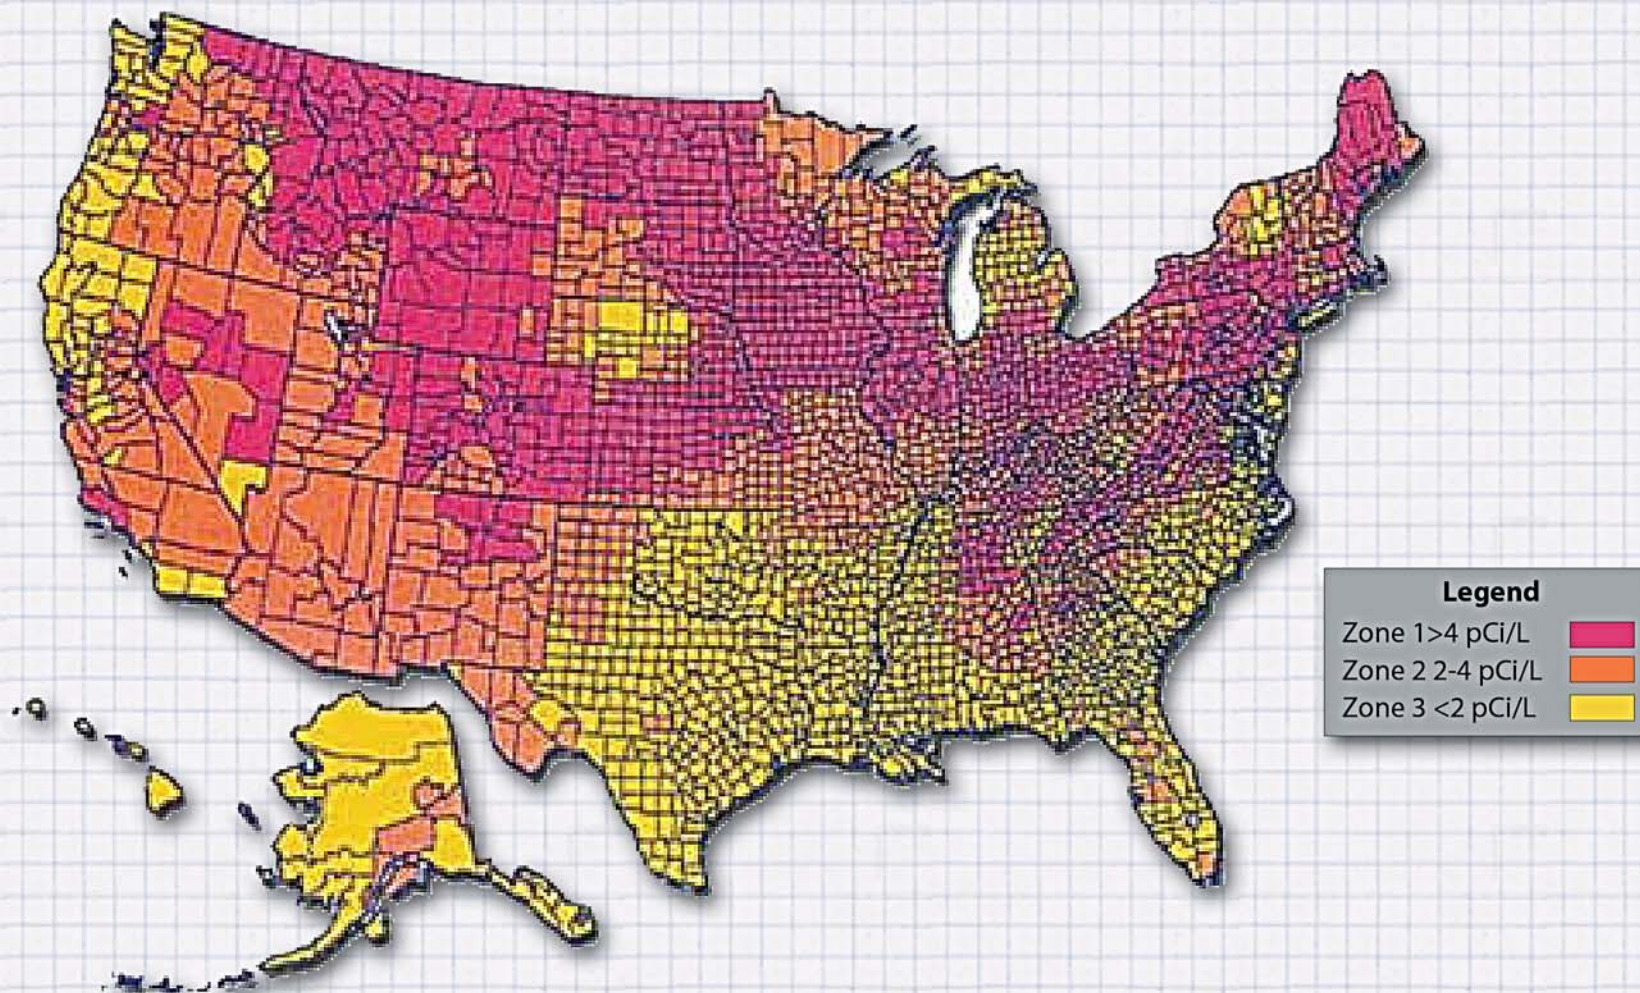

PARTNER

Engineering and Science, Inc.®

EPA Map of Radon Zones in the U.S.

Legend

- Zone 1 >4 pCi/L ■
- Zone 2 2-4 pCi/L ■
- Zone 3 <2 pCi/L ■